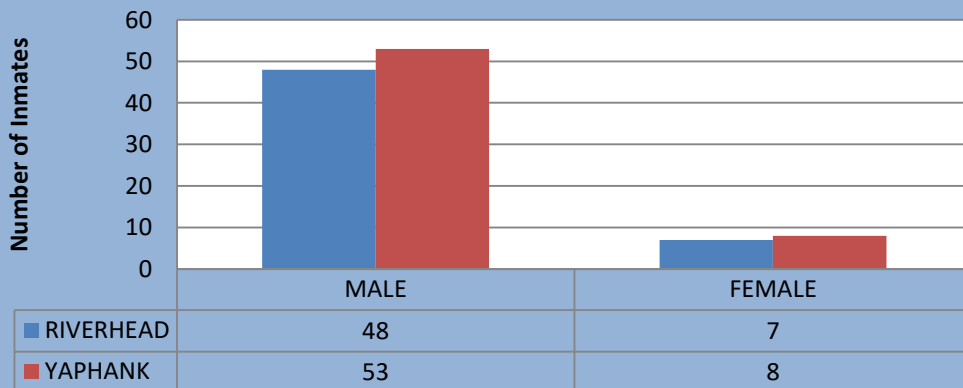

**TOTAL SUFFOLK COUNTY CORRECTIONAL FACILITIES
POPULATION AS OF 12/20/2021: 769 INMATES**

**MAXIMUM SECURITY
FACILITY: 383 MINIMUM
SECURITY FACILITY: 380**

Jail Population by Race

Jail Population by Ethnicity

Number of Termers by Facility and Gender

Top 10 Towns by Recorded Residence

Top 10 Holding Charges

**PRE-
ARRAIGNMENT
IN CUSTODY: 15**

**ADMISSIONS: 3
DISCHARGES: 0**

INMATES HOUSED OUT OF FACILITY (EXCLUDING NURSERY)

VISITOR STATISTICS WEEK OF 12/13/2021: