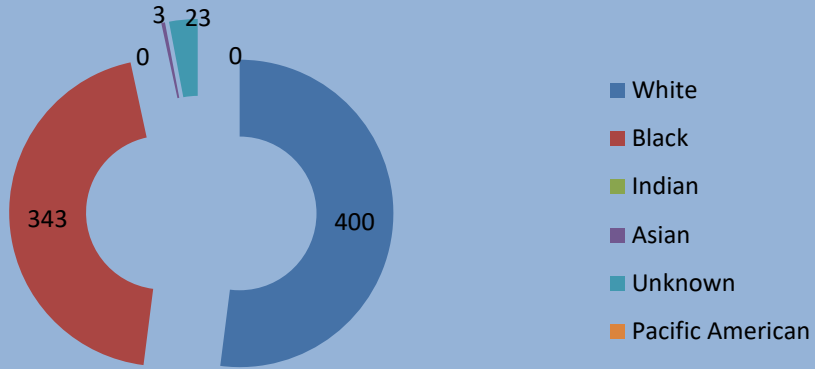

**TOTAL SUFFOLK COUNTY CORRECTIONAL FACILITIES
POPULATION AS OF 12/20/2021: 769 INMATES**

**MAXIMUM SECURITY
FACILITY: 383 MINIMUM
SECURITY FACILITY: 380**

Jail Population by Race

Jail Population by Ethnicity

VISITOR STATISTICS WEEK OF 12/13/2021: