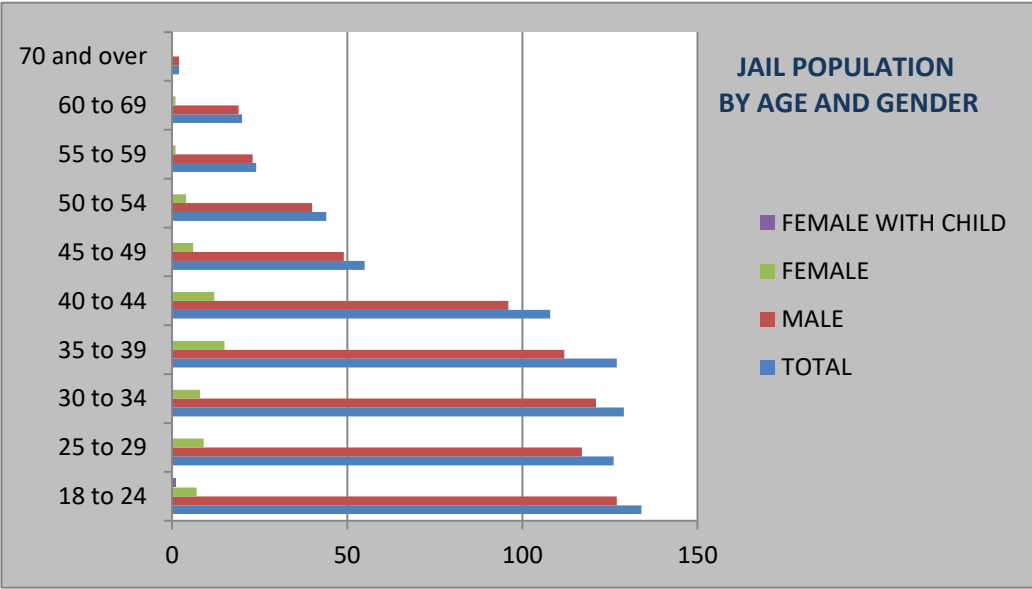

**TOTAL SUFFOLK COUNTY CORRECTIONAL FACILITIES
POPULATION AS OF 12/20/2021: 769 INMATES**

**MAXIMUM SECURITY
FACILITY: 383 MINIMUM
SECURITY FACILITY: 380**

Jail Population by Race

Jail Population by Ethnicity

Number of Termers by Facility and Gender

Top 10 Towns by Recorded Residence

Top 10 Holding Charges

**PRE-
ARRAIGNMENT
IN CUSTODY: 15**

**ADMISSIONS: 3
DISCHARGES: 0**

INMATES HOUSED OUT OF FACILITY (EXCLUDING NURSERY)

VISITOR STATISTICS WEEK OF 12/13/2021: