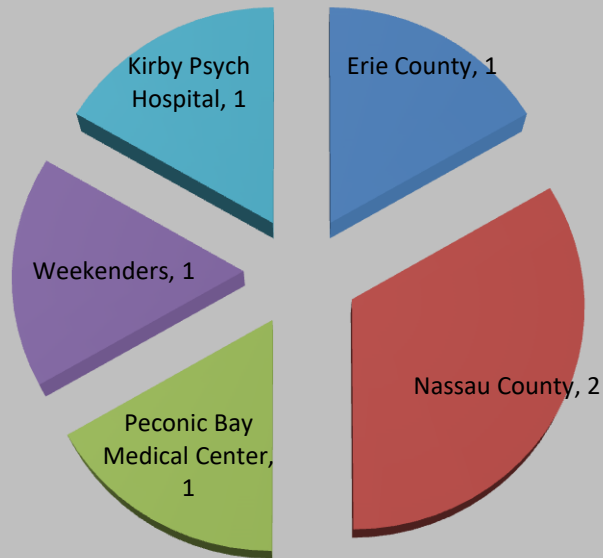

**TOTAL SUFFOLK COUNTY CORRECTIONAL FACILITIES
POPULATION AS OF 12/20/2021: 769 INMATES**

**MAXIMUM SECURITY
FACILITY: 383 MINIMUM
SECURITY FACILITY: 380**

Jail Population by Race

Jail Population by Ethnicity

Number of Termers by Facility and Gender

Top 10 Towns by Recorded Residence

Top 10 Holding Charges

**PRE-
ARRAIGNMENT
IN CUSTODY: 15**

**ADMISSIONS: 3
DISCHARGES: 0**

INMATES HOUSED OUT OF FACILITY (EXCLUDING NURSERY)

VISITOR STATISTICS WEEK OF 12/13/2021: