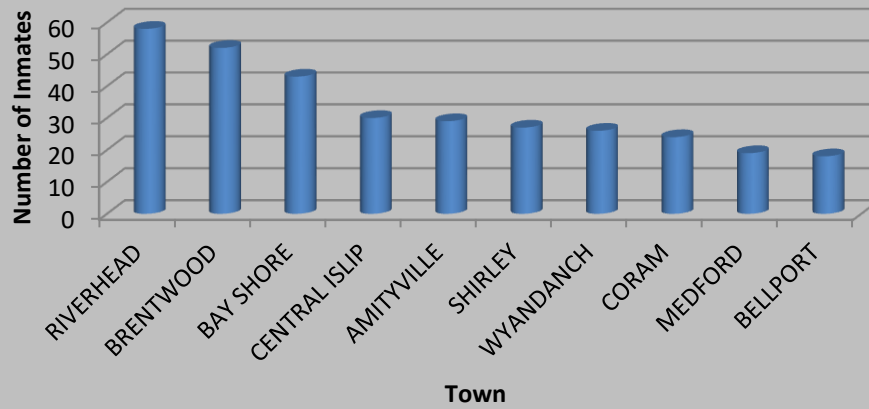

**TOTAL SUFFOLK COUNTY CORRECTIONAL FACILITIES
POPULATION AS OF 12/20/2021: 769 INMATES**

**MAXIMUM SECURITY
FACILITY: 383 MINIMUM
SECURITY FACILITY: 380**

Jail Population by Race

Jail Population by Ethnicity

Number of Termers by Facility and Gender

Top 10 Towns by Recorded Residence

Top 10 Holding Charges

**PRE-
ARRAIGNMENT
IN CUSTODY: 15**

**ADMISSIONS: 3
DISCHARGES: 0**

INMATES HOUSED OUT OF FACILITY (EXCLUDING NURSERY)

VISITOR STATISTICS WEEK OF 12/13/2021: