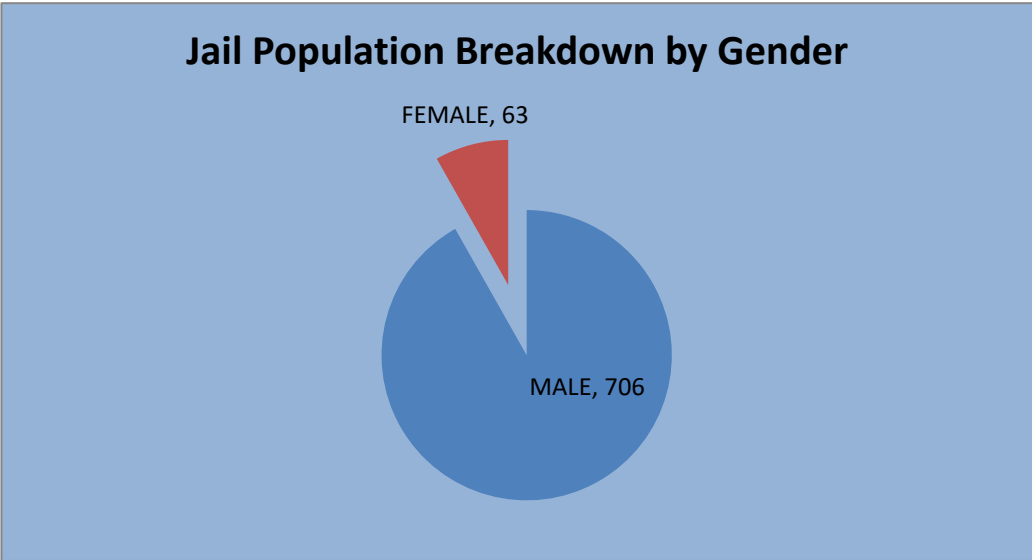

**TOTAL SUFFOLK COUNTY CORRECTIONAL FACILITIES
POPULATION AS OF 12/20/2021: 769 INMATES**

**MAXIMUM SECURITY
FACILITY: 383 MINIMUM
SECURITY FACILITY: 380**

Jail Population by Race

Jail Population by Ethnicity