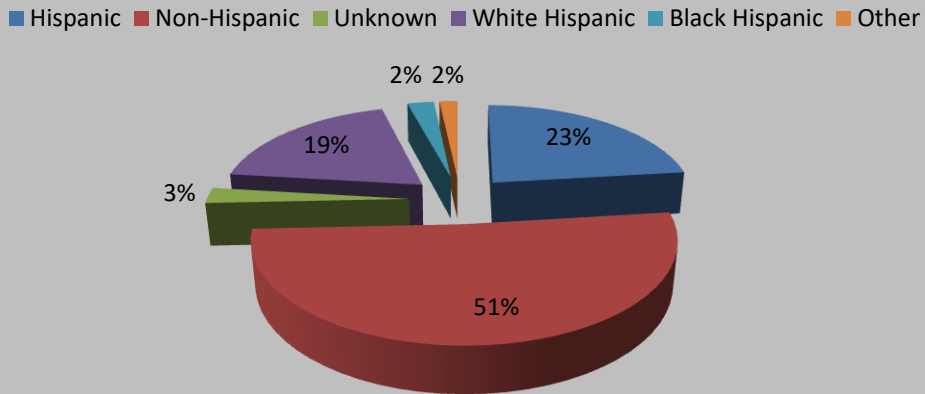

**TOTAL SUFFOLK COUNTY CORRECTIONAL FACILITIES
POPULATION AS OF 12/20/2021: 769 INMATES**

**MAXIMUM SECURITY
FACILITY: 383 MINIMUM
SECURITY FACILITY: 380**

Jail Population by Race

Jail Population by Ethnicity

Number of Termers by Facility and Gender

Top 10 Towns by Recorded Residence

Top 10 Holding Charges

**PRE-
ARRAIGNMENT
IN CUSTODY: 15**

**ADMISSIONS: 3
DISCHARGES: 0**

INMATES HOUSED OUT OF FACILITY (EXCLUDING NURSERY)