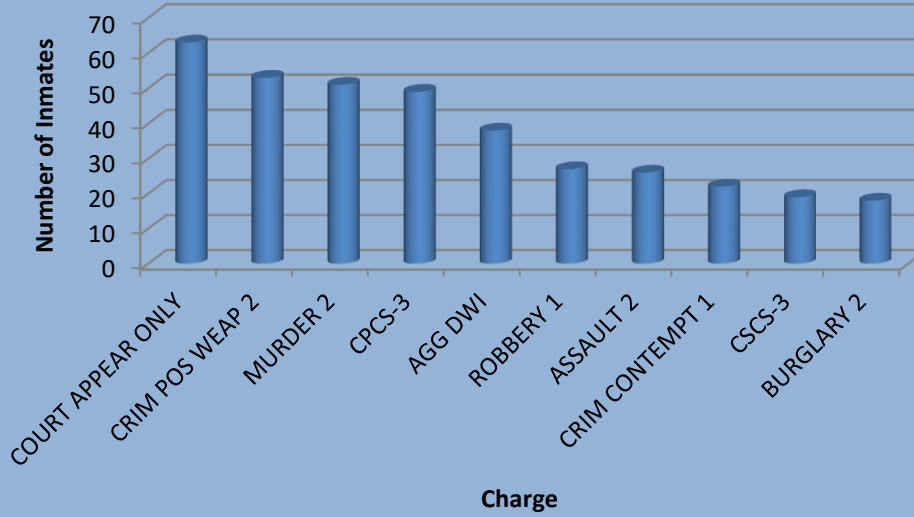

**TOTAL SUFFOLK COUNTY CORRECTIONAL FACILITIES
POPULATION AS OF 12/20/2021: 769 INMATES**

**MAXIMUM SECURITY
FACILITY: 383 MINIMUM
SECURITY FACILITY: 380**

Jail Population by Race

Jail Population by Ethnicity

Number of Termers by Facility and Gender

Top 10 Towns by Recorded Residence

Top 10 Holding Charges

**PRE-
ARRAIGNMENT
IN CUSTODY: 15**

**ADMISSIONS: 3
DISCHARGES: 0**

INMATES HOUSED OUT OF FACILITY (EXCLUDING NURSERY)