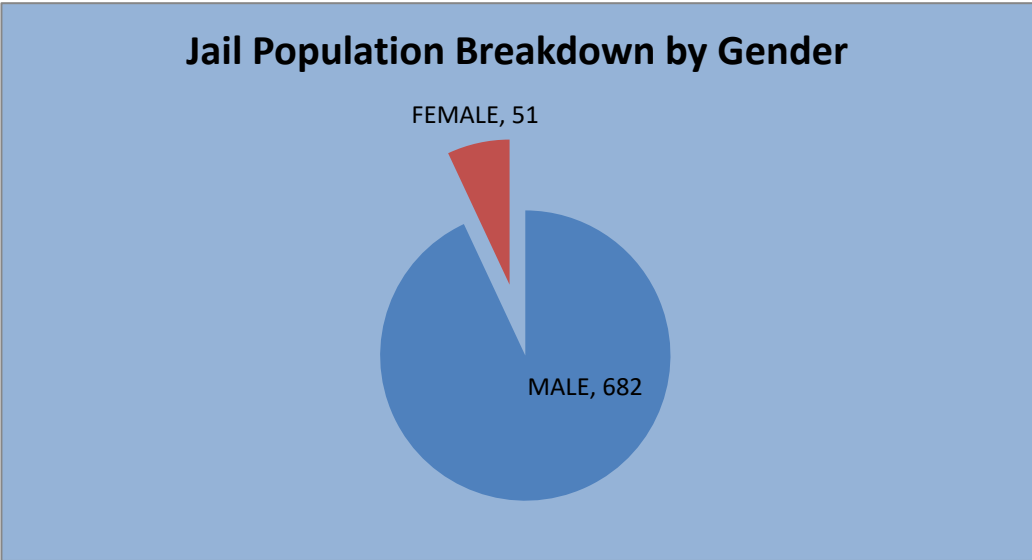

**TOTAL SUFFOLK COUNTY CORRECTIONAL FACILITIES  
POPULATION AS OF 03/15/2021: 733 INMATES**

**MAXIMUM SECURITY  
FACILITY: 361 MINIMUM  
SECURITY FACILITY: 367**

## Jail Population by Race