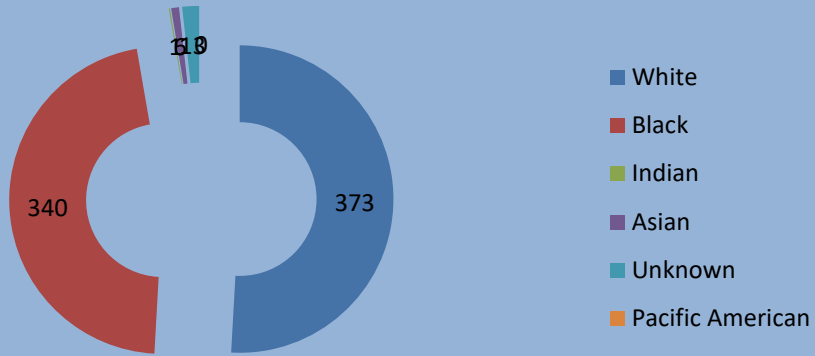

**TOTAL SUFFOLK COUNTY CORRECTIONAL FACILITIES  
POPULATION AS OF 03/15/2021: 733 INMATES**

**MAXIMUM SECURITY  
FACILITY: 361 MINIMUM  
SECURITY FACILITY: 367**

## Jail Population by Race

## Jail Population by Ethnicity

## VISITOR STATISTICS WEEK OF 03/15/2021:

■ Inmate Visits ■ Visitors

WEEKDAY: RIVERHEAD YAPHANK SATURDAY: RIVERHEAD YAPHANK