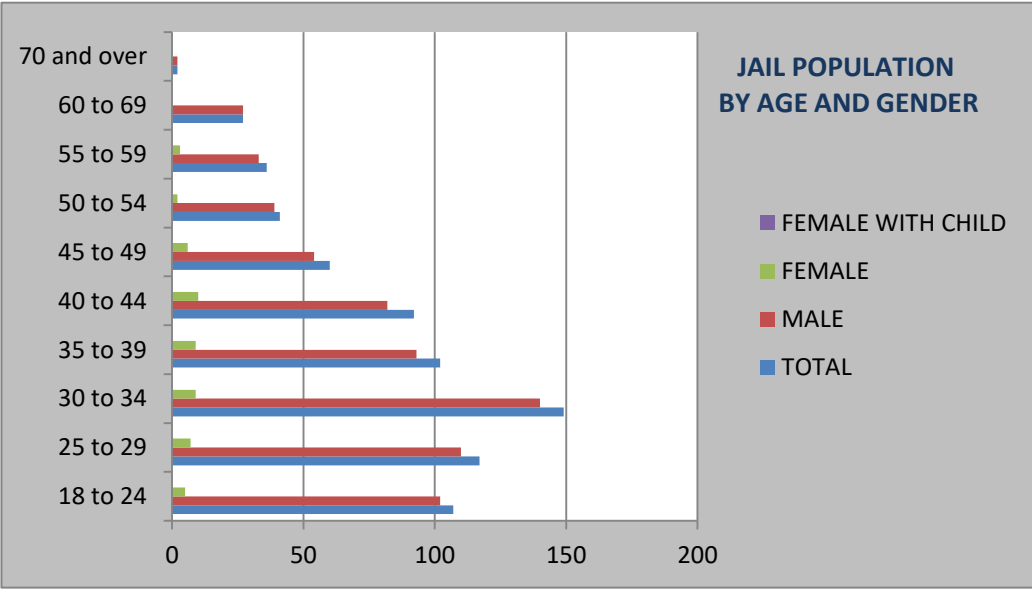

**TOTAL SUFFOLK COUNTY CORRECTIONAL FACILITIES  
POPULATION AS OF 03/15/2021: 733 INMATES**

**MAXIMUM SECURITY  
FACILITY: 361 MINIMUM  
SECURITY FACILITY: 367**

## Jail Population by Race

## Jail Population by Ethnicity