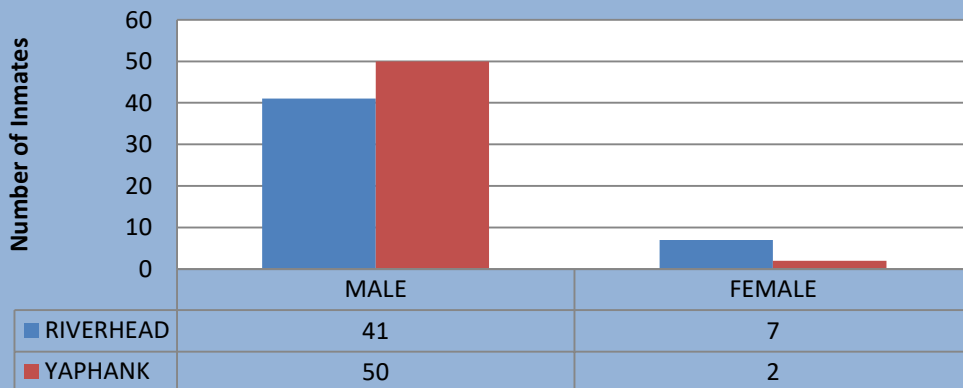

Number of Termers by Facility and Gender