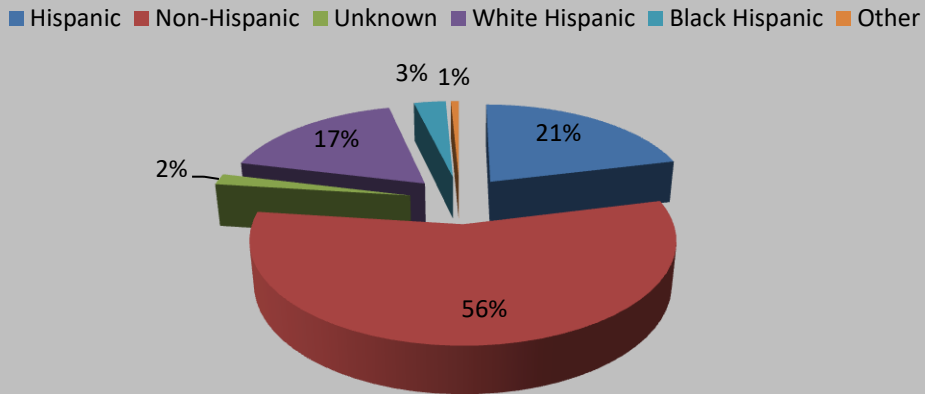

**TOTAL SUFFOLK COUNTY CORRECTIONAL FACILITIES  
POPULATION AS OF 03/15/2021: 733 INMATES**

**MAXIMUM SECURITY  
FACILITY: 361 MINIMUM  
SECURITY FACILITY: 367**

## Jail Population by Race

## Jail Population by Ethnicity