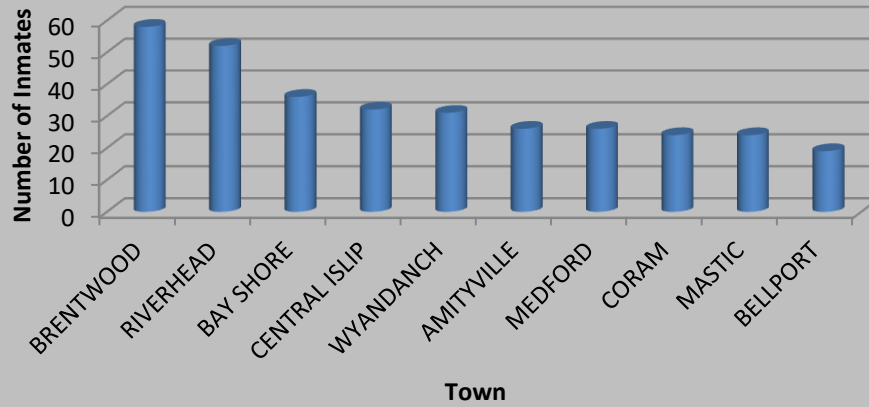

**TOTAL SUFFOLK COUNTY CORRECTIONAL FACILITIES
POPULATION AS OF 08/09/2021: 798 INMATES**

**MAXIMUM SECURITY
FACILITY: 360 MINIMUM
SECURITY FACILITY: 434**

Jail Population by Race

Jail Population by Ethnicity

Number of Termers by Facility and Gender

Top 10 Towns by Recorded Residence

Top 10 Holding Charges

**PRE-ARRAIGNMENT
IN CUSTODY: 11**

**ADMISSIONS: 5
DISCHARGES: 3**

INMATES HOUSED OUT OF FACILITY (EXCLUDING NURSERY)