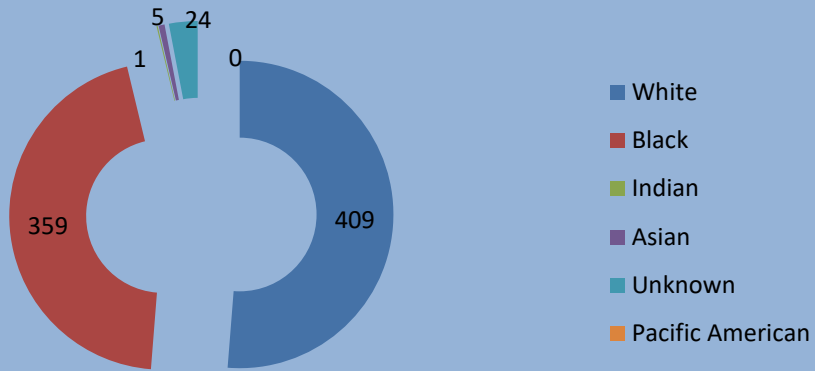

**TOTAL SUFFOLK COUNTY CORRECTIONAL FACILITIES
POPULATION AS OF 08/09/2021: 798 INMATES**

**MAXIMUM SECURITY
FACILITY: 360 MINIMUM
SECURITY FACILITY: 434**

Jail Population by Race

Jail Population by Ethnicity