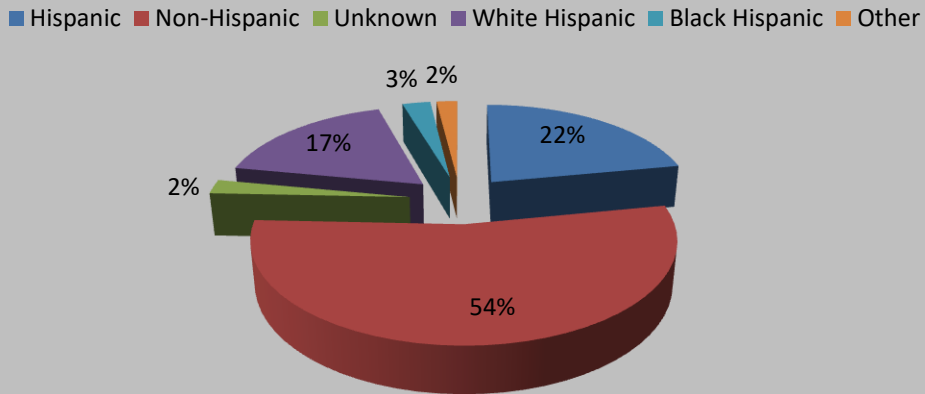

**TOTAL SUFFOLK COUNTY CORRECTIONAL FACILITIES
POPULATION AS OF 08/09/2021: 798 INMATES**

**MAXIMUM SECURITY
FACILITY: 360 MINIMUM
SECURITY FACILITY: 434**

Jail Population by Race

Jail Population by Ethnicity

Number of Termers by Facility and Gender

Top 10 Towns by Recorded Residence

Top 10 Holding Charges

**PRE-ARRAIGNMENT
IN CUSTODY: 11**

**ADMISSIONS: 5
DISCHARGES: 3**

INMATES HOUSED OUT OF FACILITY (EXCLUDING NURSERY)