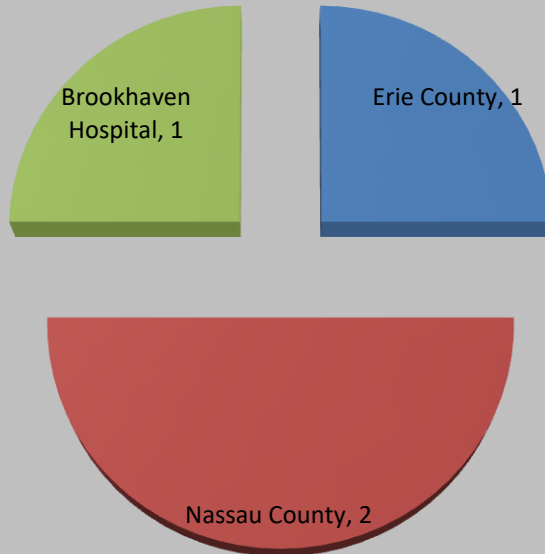

**TOTAL SUFFOLK COUNTY CORRECTIONAL FACILITIES
POPULATION AS OF 08/09/2021: 798 INMATES**

**MAXIMUM SECURITY
FACILITY: 360 MINIMUM
SECURITY FACILITY: 434**

Jail Population by Race

Jail Population by Ethnicity

Number of Termers by Facility and Gender

Top 10 Towns by Recorded Residence

Top 10 Holding Charges

**PRE-ARRAIGNMENT
IN CUSTODY: 11**

**ADMISSIONS: 5
DISCHARGES: 3**

INMATES HOUSED OUT OF FACILITY (EXCLUDING NURSERY)

VISITOR STATISTICS WEEK OF 08/03/2021: