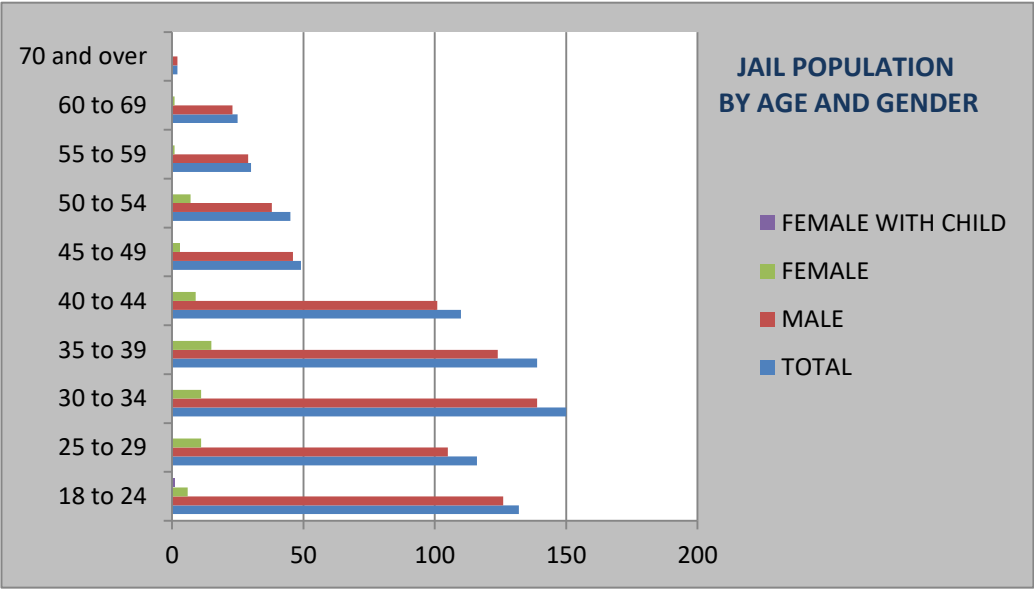

**TOTAL SUFFOLK COUNTY CORRECTIONAL FACILITIES
POPULATION AS OF 08/09/2021: 798 INMATES**

**MAXIMUM SECURITY
FACILITY: 360 MINIMUM
SECURITY FACILITY: 434**

Jail Population by Race

Jail Population by Ethnicity

Number of Termers by Facility and Gender

Top 10 Towns by Recorded Residence

Top 10 Holding Charges

**PRE-ARRAIGNMENT
IN CUSTODY: 11**

**ADMISSIONS: 5
DISCHARGES: 3**

INMATES HOUSED OUT OF FACILITY (EXCLUDING NURSERY)