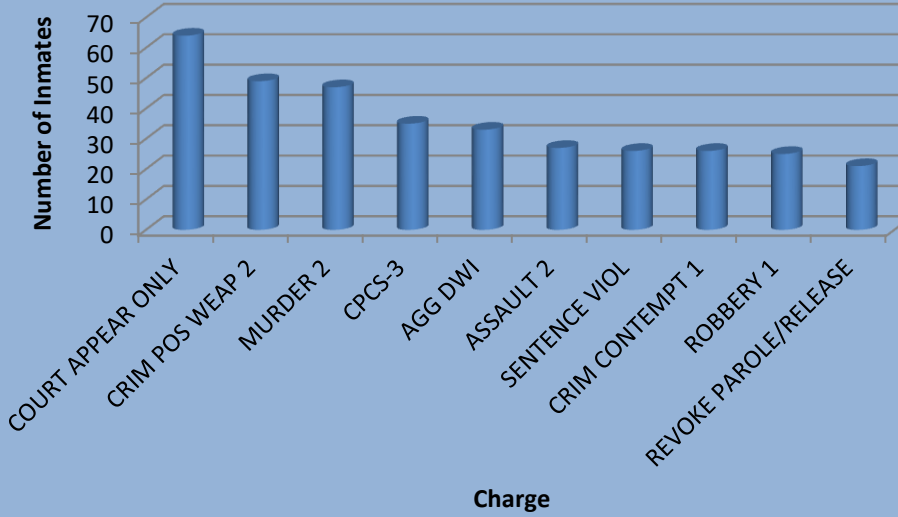

**TOTAL SUFFOLK COUNTY CORRECTIONAL FACILITIES
POPULATION AS OF 08/09/2021: 798 INMATES**

**MAXIMUM SECURITY
FACILITY: 360 MINIMUM
SECURITY FACILITY: 434**

Jail Population by Race

Jail Population by Ethnicity

Number of Termers by Facility and Gender

Top 10 Towns by Recorded Residence

Top 10 Holding Charges

**PRE-ARRAIGNMENT
IN CUSTODY: 11**

**ADMISSIONS: 5
DISCHARGES: 3**

INMATES HOUSED OUT OF FACILITY (EXCLUDING NURSERY)