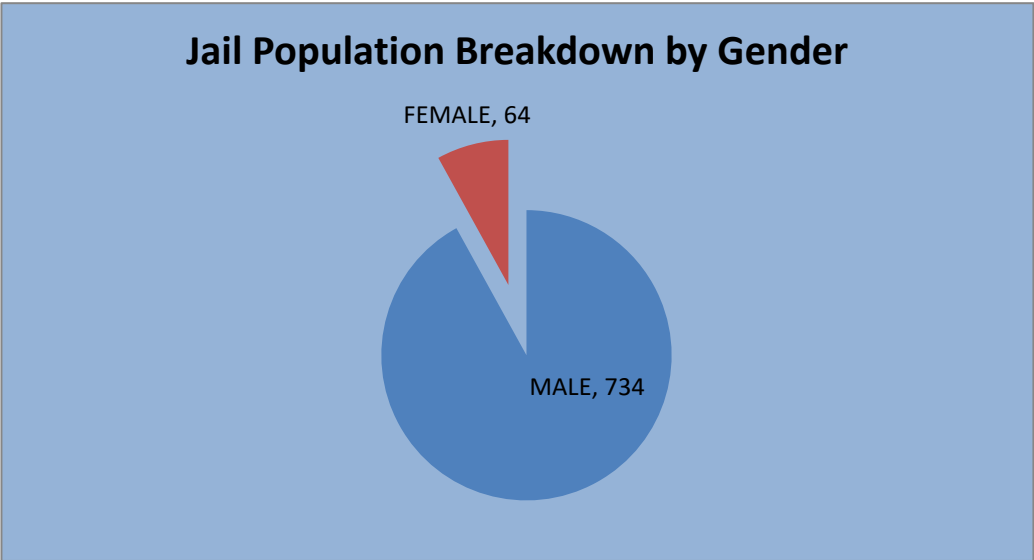

**TOTAL SUFFOLK COUNTY CORRECTIONAL FACILITIES
POPULATION AS OF 08/09/2021: 798 INMATES**

**MAXIMUM SECURITY
FACILITY: 360 MINIMUM
SECURITY FACILITY: 434**

Jail Population by Race

Jail Population by Ethnicity