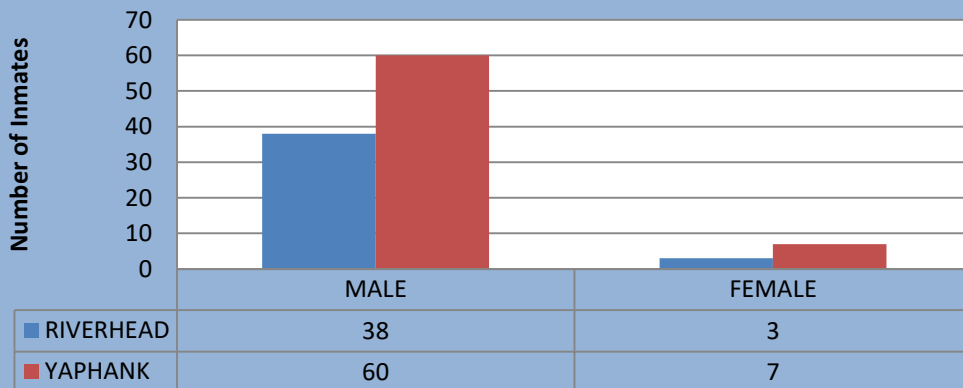

**TOTAL SUFFOLK COUNTY CORRECTIONAL FACILITIES
POPULATION AS OF 08/09/2021: 798 INMATES**

**MAXIMUM SECURITY
FACILITY: 360 MINIMUM
SECURITY FACILITY: 434**

Jail Population by Race

Jail Population by Ethnicity

Number of Termers by Facility and Gender

Top 10 Towns by Recorded Residence

Top 10 Holding Charges

**PRE-ARRAIGNMENT
IN CUSTODY: 11**

**ADMISSIONS: 5
DISCHARGES: 3**

INMATES HOUSED OUT OF FACILITY (EXCLUDING NURSERY)