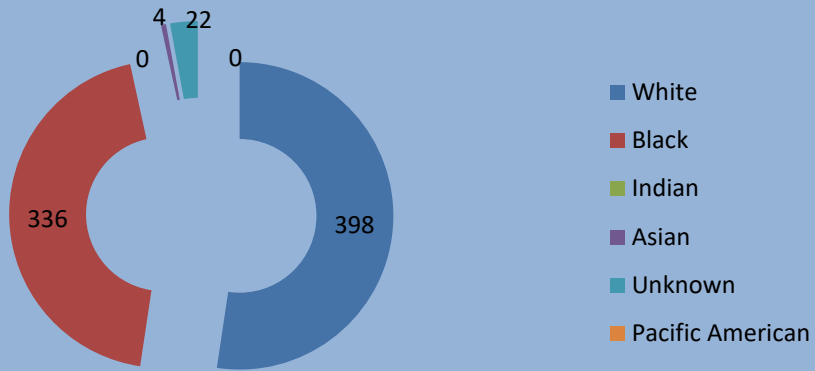

**TOTAL SUFFOLK COUNTY CORRECTIONAL FACILITIES
POPULATION AS OF 01/03/2022: 760 INMATES**

**MAXIMUM SECURITY
FACILITY: 360 MINIMUM
SECURITY FACILITY: 389**

Jail Population by Race

Jail Population by Ethnicity