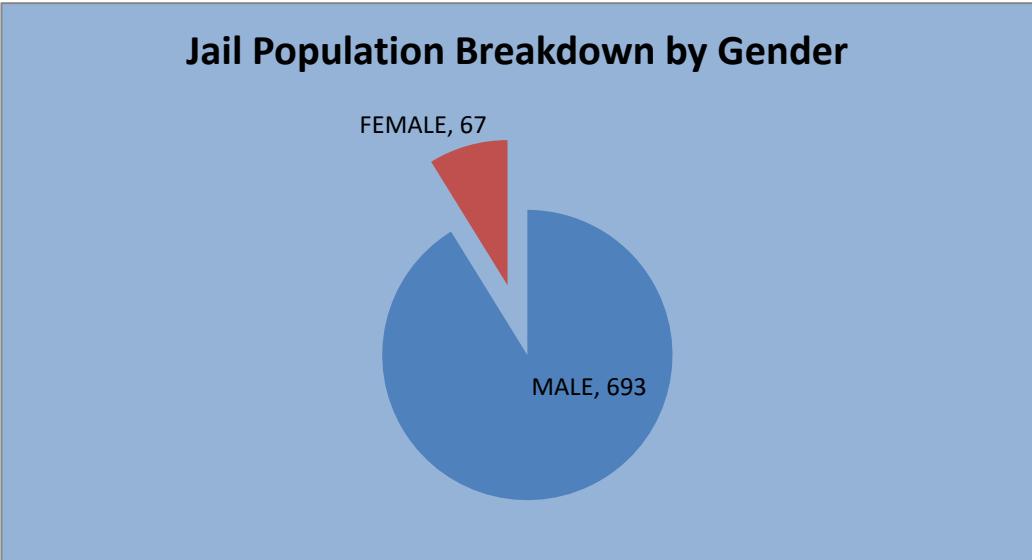

**TOTAL SUFFOLK COUNTY CORRECTIONAL FACILITIES
POPULATION AS OF 01/03/2022: 760 INMATES**

**MAXIMUM SECURITY
FACILITY: 360 MINIMUM
SECURITY FACILITY: 389**

Jail Population by Race

Jail Population by Ethnicity