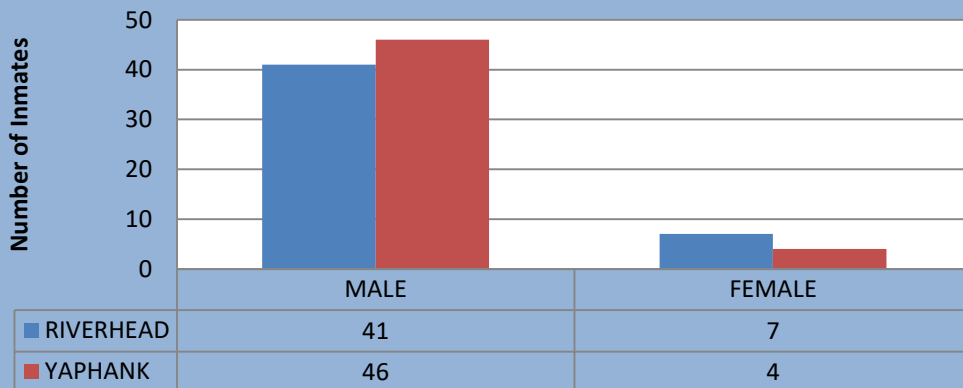

**TOTAL SUFFOLK COUNTY CORRECTIONAL FACILITIES
POPULATION AS OF 01/03/2022: 760 INMATES**

**MAXIMUM SECURITY
FACILITY: 360 MINIMUM
SECURITY FACILITY: 389**

Jail Population by Race

Jail Population by Ethnicity

Number of Termers by Facility and Gender

Top 10 Towns by Recorded Residence

Top 10 Holding Charges

**PRE-
ARRAIGNMENT
IN CUSTODY: 14**

**ADMISSIONS: 8
DISCHARGES: 0**

INMATES HOUSED OUT OF FACILITY (EXCLUDING NURSERY)

VISITOR STATISTICS WEEK OF 12/28/2021: