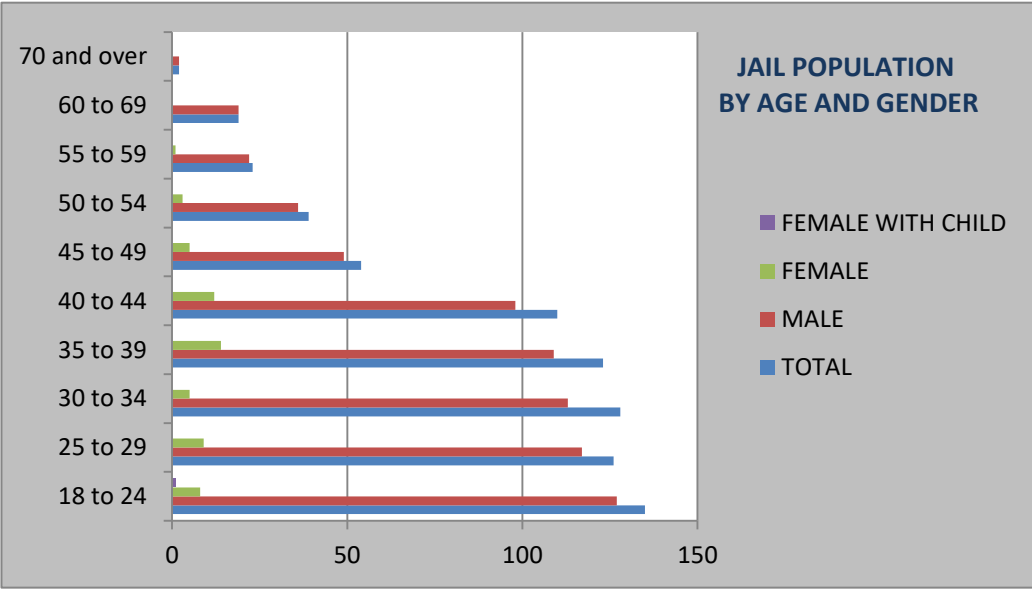

**TOTAL SUFFOLK COUNTY CORRECTIONAL FACILITIES
POPULATION AS OF 01/03/2022: 760 INMATES**

**MAXIMUM SECURITY
FACILITY: 360 MINIMUM
SECURITY FACILITY: 389**

Jail Population by Race

Jail Population by Ethnicity

Number of Termers by Facility and Gender

Top 10 Towns by Recorded Residence

Top 10 Holding Charges

**PRE-
ARRAIGNMENT
IN CUSTODY: 14**

**ADMISSIONS: 8
DISCHARGES: 0**

INMATES HOUSED OUT OF FACILITY (EXCLUDING NURSERY)

VISITOR STATISTICS WEEK OF 12/28/2021: