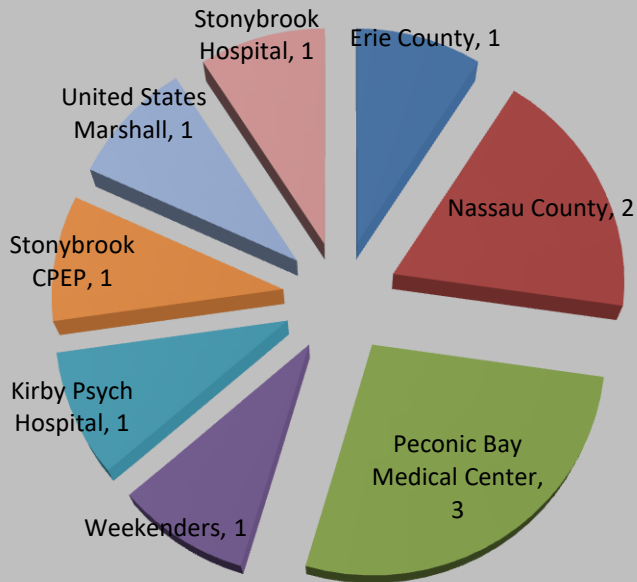

**TOTAL SUFFOLK COUNTY CORRECTIONAL FACILITIES
POPULATION AS OF 01/03/2022: 760 INMATES**

**MAXIMUM SECURITY
FACILITY: 360 MINIMUM
SECURITY FACILITY: 389**

Jail Population by Race

Jail Population by Ethnicity

Number of Termers by Facility and Gender

Top 10 Towns by Recorded Residence

Top 10 Holding Charges

**PRE-
ARRAIGNMENT
IN CUSTODY: 14**

**ADMISSIONS: 8
DISCHARGES: 0**

INMATES HOUSED OUT OF FACILITY (EXCLUDING NURSERY)

VISITOR STATISTICS WEEK OF 12/28/2021: