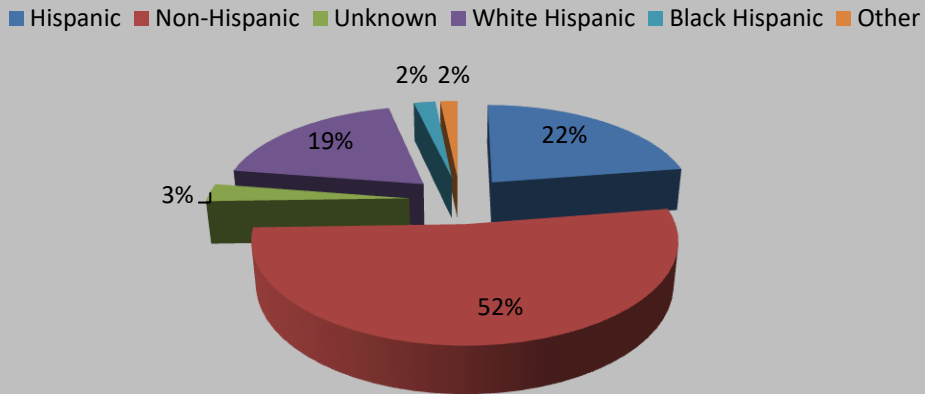

**TOTAL SUFFOLK COUNTY CORRECTIONAL FACILITIES
POPULATION AS OF 01/03/2022: 760 INMATES**

**MAXIMUM SECURITY
FACILITY: 360 MINIMUM
SECURITY FACILITY: 389**

Jail Population by Race

Jail Population by Ethnicity

Number of Termers by Facility and Gender

Top 10 Towns by Recorded Residence

Top 10 Holding Charges

**PRE-
ARRAIGNMENT
IN CUSTODY: 14**

**ADMISSIONS: 8
DISCHARGES: 0**

INMATES HOUSED OUT OF FACILITY (EXCLUDING NURSERY)