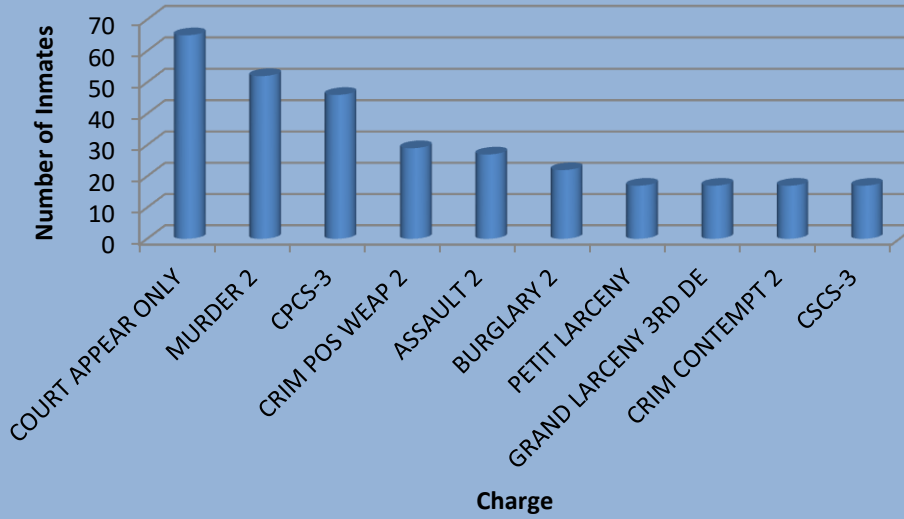

**TOTAL SUFFOLK COUNTY CORRECTIONAL FACILITIES
POPULATION AS OF 01/03/2022: 760 INMATES**

**MAXIMUM SECURITY
FACILITY: 360 MINIMUM
SECURITY FACILITY: 389**

Jail Population by Race

Jail Population by Ethnicity

Number of Termers by Facility and Gender

Top 10 Towns by Recorded Residence

Top 10 Holding Charges

**PRE-
ARRAIGNMENT
IN CUSTODY: 14**

**ADMISSIONS: 8
DISCHARGES: 0**

INMATES HOUSED OUT OF FACILITY (EXCLUDING NURSERY)