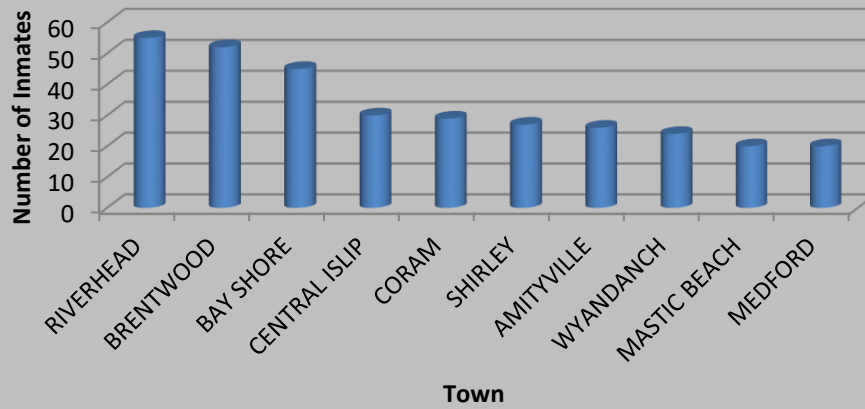

**TOTAL SUFFOLK COUNTY CORRECTIONAL FACILITIES
POPULATION AS OF 01/03/2022: 760 INMATES**

**MAXIMUM SECURITY
FACILITY: 360 MINIMUM
SECURITY FACILITY: 389**

Jail Population by Race

Jail Population by Ethnicity

Number of Termers by Facility and Gender

Top 10 Towns by Recorded Residence

Top 10 Holding Charges

**PRE-
ARRAIGNMENT
IN CUSTODY: 14**

**ADMISSIONS: 8
DISCHARGES: 0**

INMATES HOUSED OUT OF FACILITY (EXCLUDING NURSERY)

VISITOR STATISTICS WEEK OF 12/28/2021: